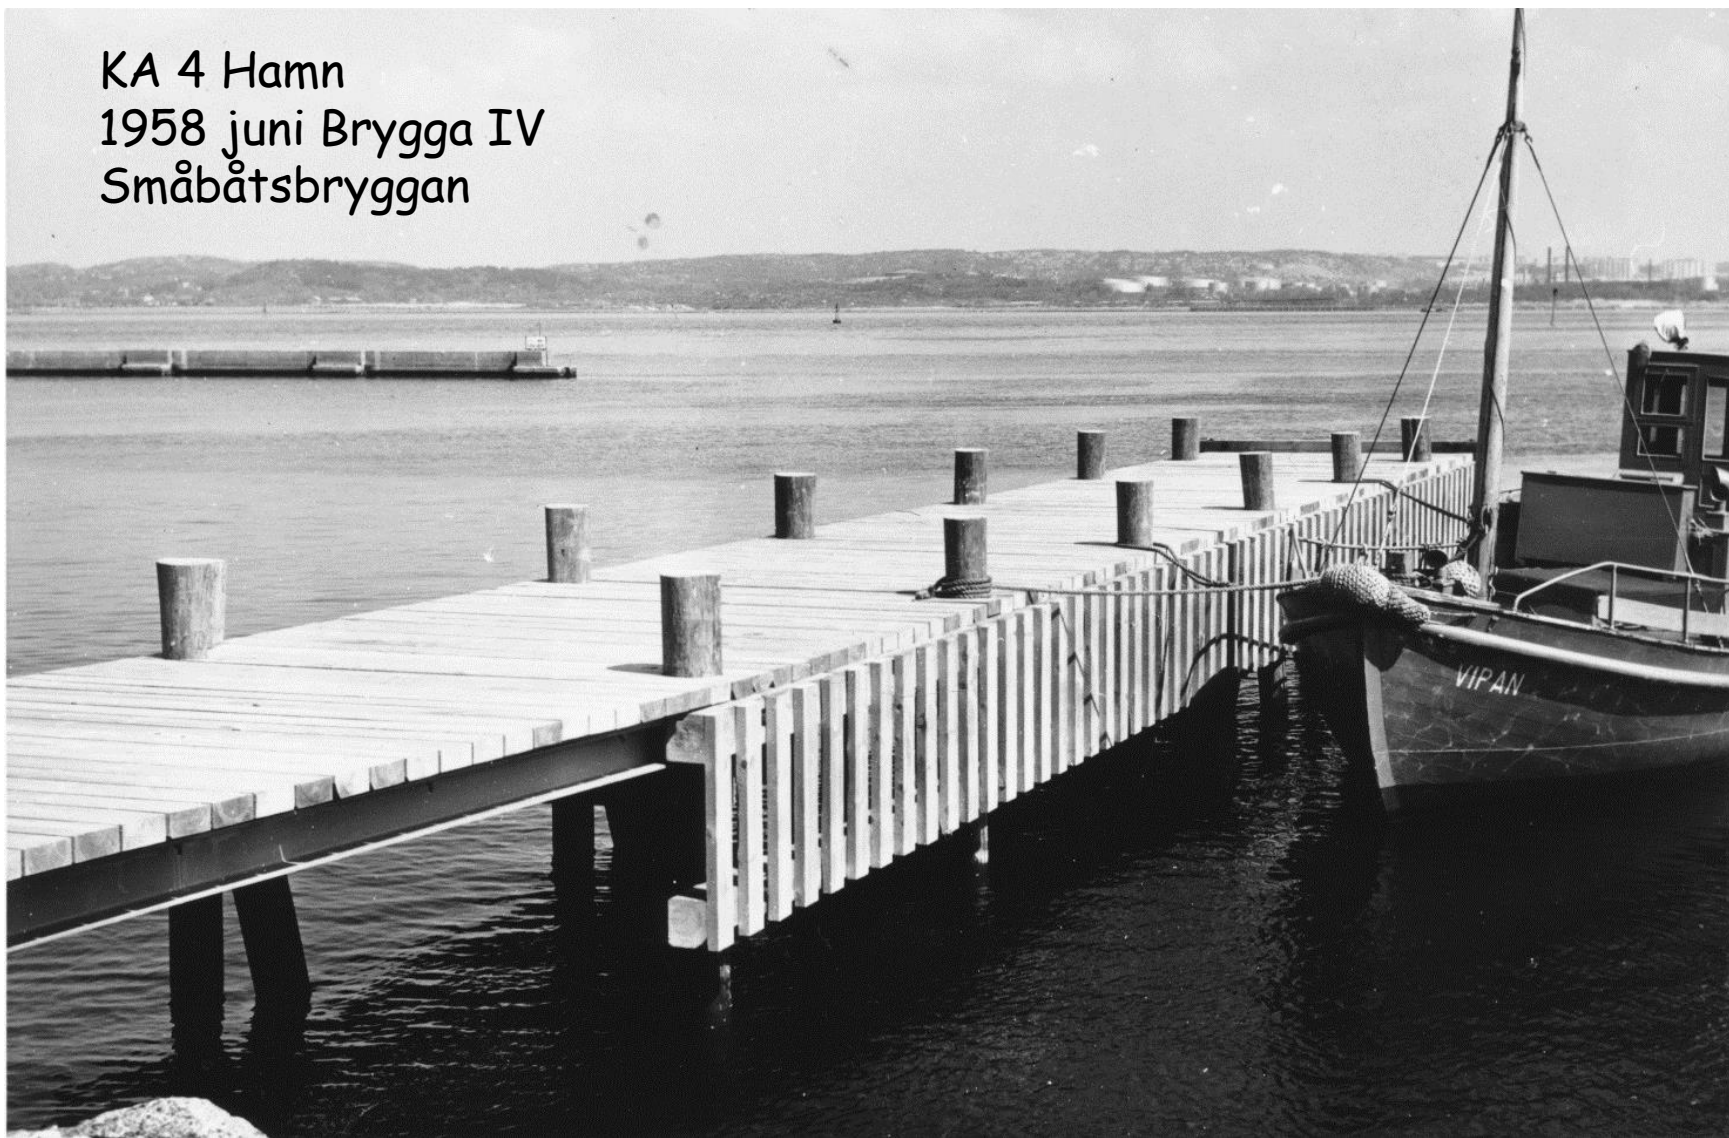

KA 4 Hamn
1958 juni Brygga IV
Småbåtsbryggan